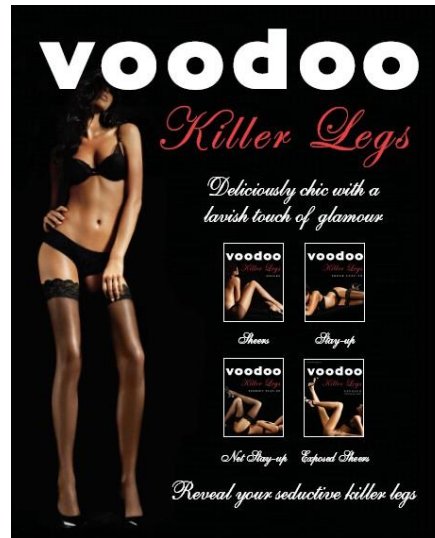

Soft chemise \$39.95

Hot Milk range plenty to choose from priced from \$59.95

VALENTINES DAY  
SPECIALS

40% OFF ALL BRAS

8<sup>TH</sup>-13<sup>TH</sup> FEB

ONE WEEK ONLY

Fayrform bra and boy leg set

Fayrform G-J cup

Shape wear up to plus sizes

Summer sleepwear sizes 10 - 30

Great selection of Bassoni Bras and briefs

Great range of lacy briefs and Gs

Great range of hosiery

Little Minx Satin PJs

**VALENTINES DAY SPECIALS 40% OFF ALL BRAS**

Stick on bras and more accessories

Animal Print Chemise

Plus sizes available

Berlei Strapless A-E cup

Bendon

Sports Bras and Briefs

**BACK OFF !!!**

*With over 3 years of proven durability Yam Creations "ADHESIVE WING BRA" remains the leader and Australian Women's first choice*

**UNIQUE FEATURE**

- Hypoallergenic ADHESIVE CUPS (ENSURES OUR BRA REALLY STICKS!)

**FEATURES:**

- Backless and Strapless
- Hypoallergenic Adhesive side wings
- Contoured Underwire cups
- Lightweight
- Re-useable
- Sizes A - D
- Black / Beige